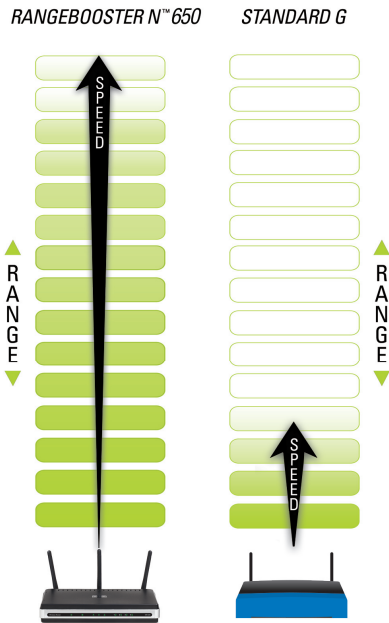

WHAT THIS PRODUCT DOES

Connect the D-Link RangeBooster N™ 650 Router to your cable or DSL modem and share your high-speed Internet connection with multiple computers in your home. This router creates a high-speed and completely secure wireless network to share photos, files, music, video, printers, and storage. Get a better Internet experience and extend your network coverage with the D-Link RangeBooster N 650

GET CONNECTED, STAY CONNECTED

Based on the latest 802.11n (draft) specifications, RangeBooster N 650 technology delivers real world performance of up to 650% faster than 802.11g and faster than a 100Mbps wired Ethernet connection¹. It delivers wireless signals at farther distances for best-in-class Whole Home Coverage. Transfer files faster across your network and access the Internet from virtually anywhere in your home by adding a RangeBooster N 650 adapter to your desktop or notebook PC.

TECHNICAL SPECIFICATIONS

STANDARDS

- + IEEE 802.11n (draft 2.0)
- + IEEE 802.11g
- + IEEE 802.11b
- + IEEE 802.3
- + IEEE 802.3u

DEVICE INTERFACES

- + 4 10/100 LAN ports
- + 1 10/100 WAN port
- + IEEE 802.11 b/g/n WLAN
- + USB 2.0

ANTENNAS

- + 3 detachable 2dBi dipole antennas (with RP-SMA connectors)

SECURITY

- + 64/128-bit WEP
- + Wi-Fi Protected Access (WPA, WPA2)
- + MAC/IP address filtering (user access control)
- + URL filtering/domain blocking/scheduling (parental control)

FIREWALL

- + Network Address Translation (NAT)
- + Stateful Packet Inspection (SPI)
- + VPN pass-through / Multi-sessions PPP/L2TP/IPSec

QoS

- + QoS Engine for prioritizing traffic
- + Wireless Intelligent Stream Handling (WISH)

SharePort™ FUNCTION SUPPORT

- Allows connection of external hard drive, multifunction printer and mobile 3G adapter to USB port
- Allows sharing of HD space, printing and scanning functions*

DEVICE MANAGEMENT

- + Internet Explorer v.6 or later, Mozilla Firefox v.2.0 or later, or other Java-enabled browser
- + UPnP support
- + WCN (Wireless Connect Now) support
- + DDNS (Dynamic DNS)

MINIMUM SYSTEM REQUIREMENTS

- + Computer with:
  - Pentium 3 800MHz or better processor
  - 256MB RAM or higher
  - Windows Vista, XP SP2, 2000, 2003 or Mac OS X v10.4 or higher
  - CD ROM drive
  - SharePort™ Network USB Utility

POWER INPUT

- + 5 VDC 2.5A
- + Through external power adapter

LEDS

- + Power
- + Status
- + WAN
- + WLAN
- + USB
- + LAN (10/100) (per port)

DIMENSIONS

- + 116.84 x 193.04 x 30.48 mm
- (4.6 x 7.6 x 1.2 inches)

WEIGHT

- + 368.3 grams (0.8 lb)

CERTIFICATIONS

- + FCC Class B
- + CE
- + C-Tick
- + IC
- + Wi-Fi
- + Wi-Fi Protected Setup (WPS)
- + Works with Windows Vista

D-Link Corporation
No. 289 Xinhu 3rd Road, Neihu, Taipei 114, Taiwan
Specifications are subject to change without notice.
D-Link is a registered trademark of D-Link Corporation and its overseas subsidiaries.
All other trademarks belong to their respective owners.
©2008 D-Link Corporation. All rights reserved.
Release 06 (December 2008)