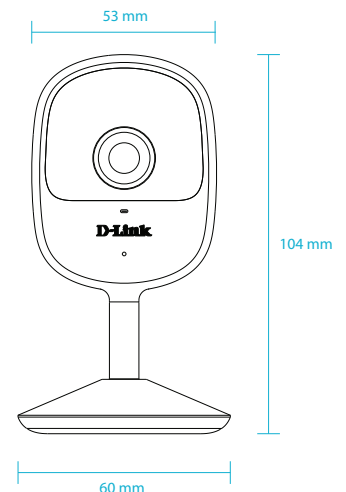

DCS-6100LH

- Full HD 1080p resolution
- Wide-angle 110-degree field-of-view to see even more of your home
- IR night vision up to 5 m lets you see what's happening even in total darkness
- Compact and discreet design
- Sound and motion detection to alert you when something happens
- Built-in microphone lets you listen in on events
- Supports WPA3™ encryption for more protection
- Supports cloud recording<sup>1</sup> for safe video storage and viewing
- Works with the free mydlink app
- Works with the Google Assistant and Alexa

**Full HD**  
Full HD 1080p

**Compact Size**  
For discreet placement

**Sound & Motion Detection**  
Receive Rich Notifications when triggered

**Day & Night**  
See up to 5 metres in the dark

**Remote Access**  
View from anywhere for free with the mydlink app

General	
Video Compression	H.264
Max. Resolution	2 Megapixel (Full HD)
Max. Frame	1080p (1920 x 1080)
Image Sensor	1/3" Progressive CMOS sensor
Day & Night - IR LED	5 m
Focal Length	3.3 mm
Aperture	F2.4
Angle of View	(H) 90° (V) 60° (D) 110°
Mechanical PTZ	No
Audio	Built-in microphone
Audio Codec	MPEG-2 AAC LC

Physical	
Power Input	100 to 240 V AC, 50/60 Hz
Power Output	5 V DC 1.0 A
Max. Power Consumption	4 W ± 5%
Cable Length	1.5 m
Indoor/Outdoor	For indoor use
Operating Temperature	0 to 40°C
Storage Temperature	-20 to 70°C
Operating/Storage Humidity	Max. 90% non-condensing
Weight	65 g ± 5 g
Dimensions	60 x 60 x 104 mm
Certifications	CE, FCC, IC, RCM