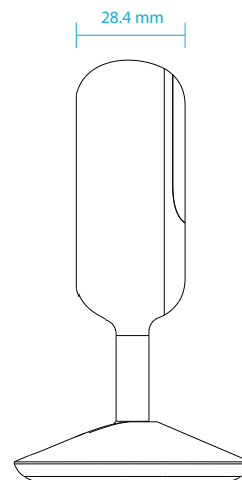

General	
Video Compression	H.264
Max. Resolution	2 Megapixel (Full HD)
Max. Frame	1080p (1920 x 1080)
Image Sensor	1/3" Progressive CMOS sensor
Day & Night - IR LED	5 m
Focal Length	3.3 mm
Aperture	F2.4
Angle of View	(H) 90° (V) 60° (D) 110°
Mechanical PTZ	No
Audio	Built-in microphone
Audio Codec	MPEG-2 AAC LC

Physical	
Power Input	100 to 240 V AC, 50/60 Hz
Power Output	5 V DC 1.0 A
Max. Power Consumption	4 W ± 5%
Cable Length	1.5 m
Indoor/Outdoor	For indoor use
Operating Temperature	0 to 40°C
Storage Temperature	-20 to 70°C
Operating/Storage Humidity	Max. 90% non-condensing
Weight	65 g ± 5 g
Dimensions	60 x 60 x 104 mm
Certifications	CE, FCC, IC, RCM