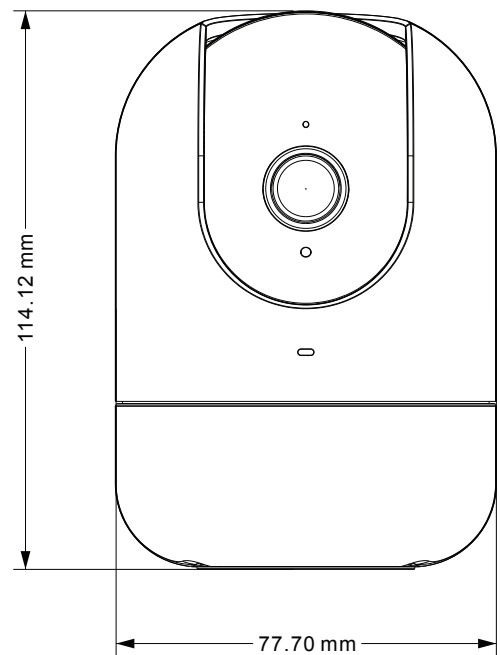

Camera		
Hardware Profile	<ul style="list-style-type: none"> • 1/3" Progressive CMOS sensor • 7 m (23 ft) IR illumination distance • Built-in Infrared-Cut Removable (ICR) Filter module • Focal length 3.18 mm • Aperture F1.6 	<ul style="list-style-type: none"> • Angle of view (16:9): <ul style="list-style-type: none"> • Horizontal: 102.5° • Vertical: 55.2° • Diagonal: 122° • Built-in microphone and speaker
Image Features	<ul style="list-style-type: none"> • Configurable image size 	<ul style="list-style-type: none"> • Person detection
Video Compression	H.265 / H.264 format compression	
Video Resolution	Max. resolution: 1440p (2560 x 1440)	
Audio Support	MPEG-2 AAC LC	
Pan/Tilt		
Pan Range	-170° to +170° (total 340°)	
Tilt Range	-10° to +90° (total 100°)	
Network		
Connectivity	<ul style="list-style-type: none"> • 802.11n/ac wireless • Wi-Fi operates on 2.4 GHz and 5 GHz bands 	<ul style="list-style-type: none"> • 10 /100 Base-TX Ethernet (RJ-45) • Bluetooth Low Energy 5.0
Network Protocols	<ul style="list-style-type: none"> • IPv4/IPv6 	<ul style="list-style-type: none"> • DHCP/DHCPv6 Client
Security Protocol	<ul style="list-style-type: none"> • WPA3 	<ul style="list-style-type: none"> • TLS
System integration		
Event Management	<ul style="list-style-type: none"> • Person detection • Push notifications • Motion detection • CO/smoke alarm sound detection⁵ 	<ul style="list-style-type: none"> • mydlink Cloud recording³ • microSD card recording • Sound detection
Device Management	<ul style="list-style-type: none"> • mydlink app⁴ (iOS and Android) 	<ul style="list-style-type: none"> • mydlink portal
Physical		
Environment	For indoor use only	
Weight	320 g (11.3 oz)	
Power Adapter	<ul style="list-style-type: none"> • Input: 100 to 240 V AC, 50/60 Hz 	<ul style="list-style-type: none"> • Output: 5 V DC 2.0 A (Type C)
Temperature	<ul style="list-style-type: none"> • Operating: 0 to 40 °C (32 to 104 °F) 	<ul style="list-style-type: none"> • Storage: -20 to 70° C (-4 to 158 °F)
Humidity	<ul style="list-style-type: none"> • Operating: 20% to 90% non-condensing 	<ul style="list-style-type: none"> • Storage: 5% to 90% non-condensing
Dimensions (L x W x H)	114.12 x 77.89 x 77.70 mm (4.5 x 3.1 x 3.1 in)	
Certifications	<ul style="list-style-type: none"> • FCC 	<ul style="list-style-type: none"> • CE
Hardware Version	B1	