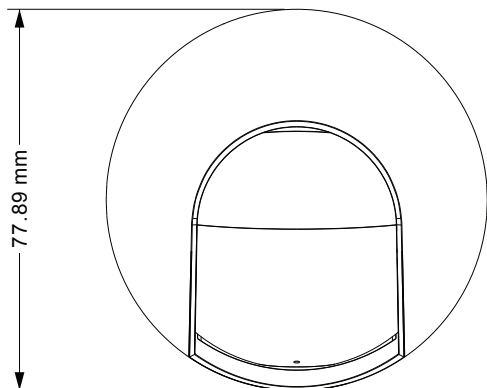

Camera		
Hardware Profile	<ul style="list-style-type: none"> • 1/3" Progressive CMOS sensor • 7 m (23 ft) IR illumination distance • Built-in Infrared-Cut Removable (ICR) Filter module • Focal length 3.18 mm • Aperture F1.6 	<ul style="list-style-type: none"> • Angle of view (16:9): <ul style="list-style-type: none"> • Horizontal: 102.5° • Vertical: 55.2° • Diagonal: 122° • Built-in microphone and speaker
Image Features	<ul style="list-style-type: none"> • Configurable image size 	<ul style="list-style-type: none"> • Person detection
Video Compression	H.265 / H.264 format compression	
Video Resolution	Max. resolution: 1440p (2560 x 1440)	
Audio Support	MPEG-2 AAC LC	
Pan/Tilt		
Pan Range	-170° to +170° (total 340°)	
Tilt Range	-10° to +90° (total 100°)	
Network		
Connectivity	<ul style="list-style-type: none"> • 802.11n/ac wireless • Wi-Fi operates on 2.4 GHz and 5 GHz bands 	<ul style="list-style-type: none"> • 10 /100 Base-TX Ethernet (RJ-45) • Bluetooth Low Energy 5.0
Network Protocols	<ul style="list-style-type: none"> • IPv4/IPv6 	<ul style="list-style-type: none"> • DHCP/DHCPv6 Client
Security Protocol	<ul style="list-style-type: none"> • WPA3 	<ul style="list-style-type: none"> • TLS
System integration		
Event Management	<ul style="list-style-type: none"> • Person detection • Push notifications • Motion detection • CO/smoke alarm sound detection⁵ 	<ul style="list-style-type: none"> • mydlink Cloud recording³ • microSD card recording • Sound detection
Device Management	<ul style="list-style-type: none"> • mydlink app⁴ (iOS and Android) 	<ul style="list-style-type: none"> • mydlink portal
Physical		
Environment	For indoor use only	
Weight	320 g (11.3 oz)	
Power Adapter	<ul style="list-style-type: none"> • Input: 100 to 240 V AC, 50/60 Hz 	<ul style="list-style-type: none"> • Output: 5 V DC 2.0 A (Type C)
Temperature	<ul style="list-style-type: none"> • Operating: 0 to 40 °C (32 to 104 °F) 	<ul style="list-style-type: none"> • Storage: -20 to 70° C (-4 to 158 °F)
Humidity	<ul style="list-style-type: none"> • Operating: 20% to 90% non-condensing 	<ul style="list-style-type: none"> • Storage: 5% to 90% non-condensing
Dimensions (L x W x H)	114.12 x 77.89 x 77.70 mm (4.5 x 3.1 x 3.1 in)	
Certifications	<ul style="list-style-type: none"> • FCC 	<ul style="list-style-type: none"> • CE
Hardware Version	B1	