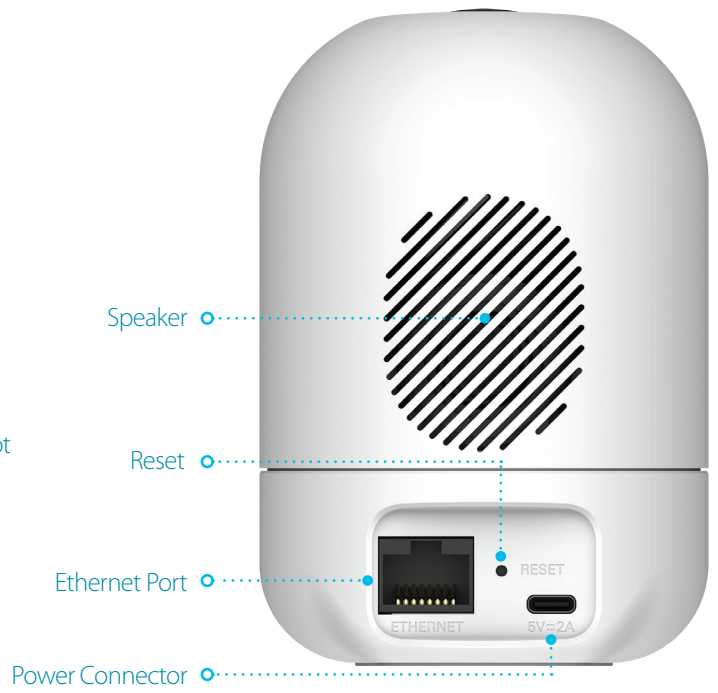

2K QHD Pan & Tilt Wi-Fi Camera

DCS-8526LH

Smarter Camera, Safer Home

- 2K QHD 1440P (4 times HD Clarity) resolution
- Color night vision enables clear full-color video even in low light, and IR night vision lets you see up to 7M (23 ft.) in total darkness
- AI-based algorithm intelligently detects human motion
- Carbon Monoxide (CO) and smoke alarm sound detection
- Dual-band (2.4 GHz / 5 GHz) Wi-Fi connectivity
- Two-way audio with built-in microphone and speaker
- Built-in Bluetooth Low Energy 5.0 technology for faster setup
- Continuous recording¹ to local microSD²
- Ethernet port for wired connection
- Access anytime, anywhere with the free mydlink app
- Convenient voice command using Google Assistant and Alexa
- WPA3™ and TLS encryption for enhanced protection

CO/Smoke Alarm Detection

Alerts you when alarm sounds from carbon monoxide and smoke alarms are detected

Two-Way Audio

Transmit and receive audio with built-in microphone and speaker

Wireless/Ethernet Connectivity

Wireless 2.4 GHz and 5 GHz with optional wired Ethernet connectivity

Panorama View Angle Selection

See the camera's range of view and tap to jump to a specific area

Smart Home Compatible

Works with Google Home and Amazon Alexa for voice command