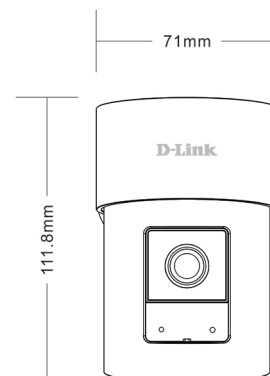

WPA3/TLS Encryption

Dual encryption for more data protection

IP65 Outdoor Protection

IP65 rated outdoor protection to protect the camera from rain and dust

General

Video Compression	H.265 & H.264
Max. Resolution	4 Megapixel (QHD)
Max. Frame	1440p (2560 x 1440)
Image Sensor	1/2.7" Progressive CMOS sensor
Day & Night - IR LED	7 m (23 ft)
Focal Length	3.3 mm
Aperture	F2.0
Angle of View	(H) 105.4° (V) 56.4° (D) 125°
Motorized Pan	Yes (-135° to +135° total 270°)
Audio	Built-in microphone and speaker
Audio Codec	MPEG-2 AAC LC

Physical

Power Input	100 to 240 V AC, 50/60 Hz
Power Output	12V 1A
Max. Power Consumption	7 W
Cable Length	Device: 1 m (3.28 ft) Adapter (indoor use only): 3 m (9.84 ft)
Indoor/Outdoor	For outdoor use
Operating Temperature	-25 to 45°C (-13 to 113°F)
Storage Temperature	-20 to 70°C (-4 to 158°F)
Operating/Storage Humidity	Max. 90% non-condensing
Weight	342 g (12 oz)
Dimensions	71 x 111.8 x 70 mm (2.8 x 4.4 x 2.75 in)
Certifications	CE, FCC, IC, RCM, NCC, BSMI