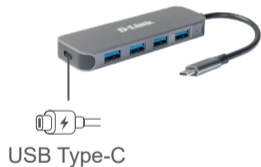

# USB-C to 4-Port USB 3.0 Hub with Power Delivery

## Quick Start Guide

1

2

USB 3.0  
Quick Charge BC 1.2

3

<https://eu.dlink.com/support>

<https://eu.dlink.com/DUB-2340>

DUB-2340