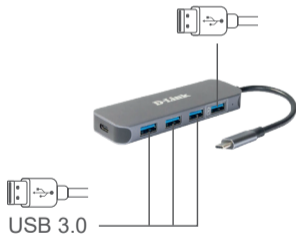

2

USB 3.0
Quick Charge BC 1.2