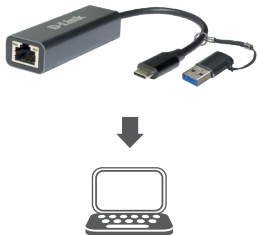

USB-C/USB to 2.5G Ethernet Adapter

Quick Start Guide

1

2

<https://eu.dlink.com/support>

<https://eu.dlink.com/DUB-2315>

DUB-2315

D-Link